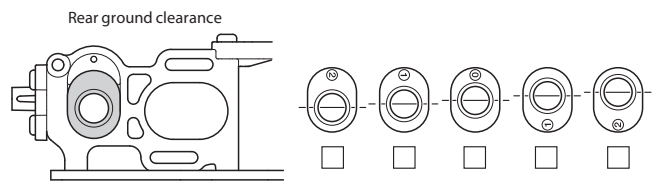

F104 VET I PRO

1/10 SCALE R/C HIGH PERFORMANCE RACING CAR CHASSIS KIT

SETTING SHEET
Ver 1.00

Name _____ Date _____ Air temp. _____ Humidity _____

Track _____ Asphalt Carpet Track condition _____ Track temp. _____

Motor _____ Spur gear _____ T _____ Pinion gear _____ T _____

Front wheel _____ Front tire _____ Front tire diameter _____ mm

Rear wheel _____ Rear tire _____ Rear tire diameter _____ mm

Body _____ Front wing _____ Rear wing _____