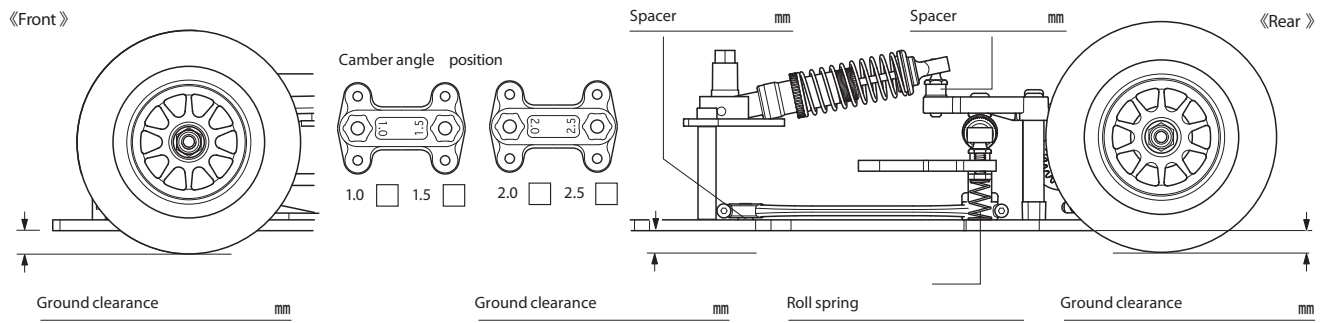

F104 VET I PRO

1/10 SCALE R/C HIGH PERFORMANCE RACING CAR CHASSIS KIT

SETTING SHEET
Ver 1.00

Name _____ Date _____ Air temp. _____ Humidity _____

Track _____ Asphalt Carpet Track condition _____ Track temp. _____

Motor _____ Spur gear _____ T _____ Pinion gear _____ T _____

Front wheel _____ Front tire _____ Front tire diameter _____ mm

Rear wheel _____ Rear tire _____ Rear tire diameter _____ mm

Body _____ Front wing _____ Rear wing _____