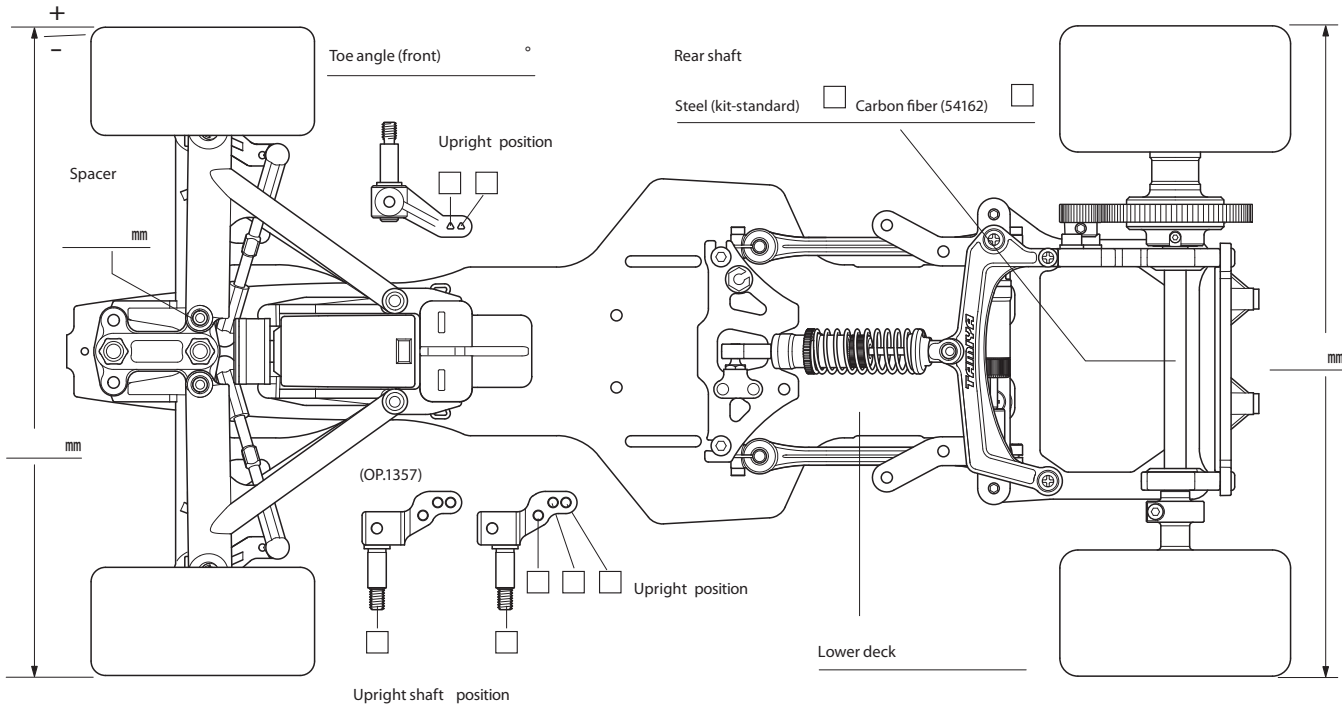

F104 VET I PRO

1/10 SCALE R/C HIGH PERFORMANCE RACING CAR CHASSIS KIT

SETTING SHEET
Ver 1.00

Name _____ Date _____ Air temp. _____ Humidity _____

Track _____ Asphalt Carpet Track condition _____ Track temp. _____

Motor _____ Spur gear _____ T _____ Pinion gear _____ T _____

Front wheel _____ Front tire _____ Front tire diameter _____ mm

Rear wheel _____ Rear tire _____ Rear tire diameter _____ mm

Body _____ Front wing _____ Rear wing _____